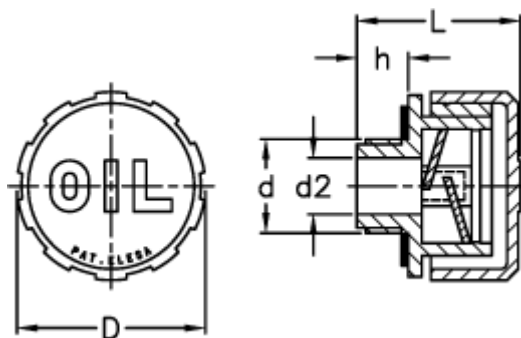

# Data Sheet

Article number: 2311053991

Description: E+G Breather plug  
SFP.30-22x1,5

## Measures

---

D = 31

d = M22x1,5

d2 = 12

h = 9.5

L = 29.5